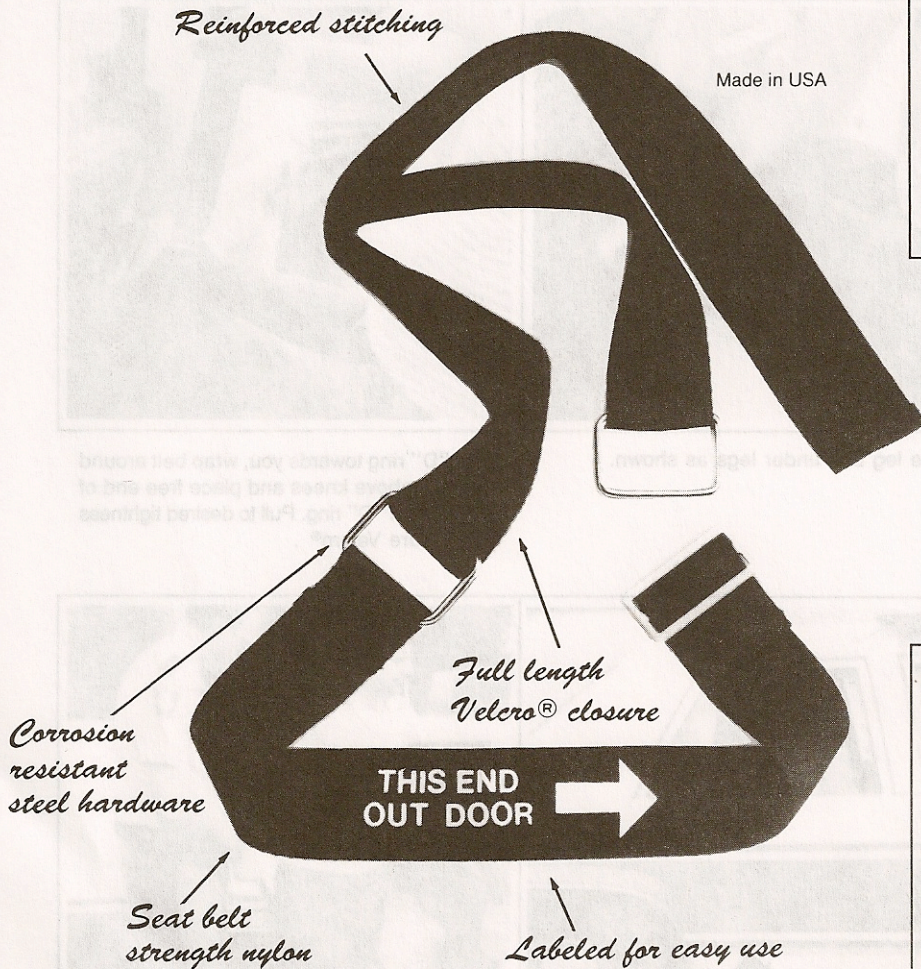

# LEG Restraint LR-2

*Compare Features & Quality*

**\$375.00**  
DAMAGE

*Reinforced stitching*

Made in USA

**OR**

## **EFFECTIVE**

- Easy to use
- Helps prevent injury to officer and prisoner
- Helps prevent vehicle damage