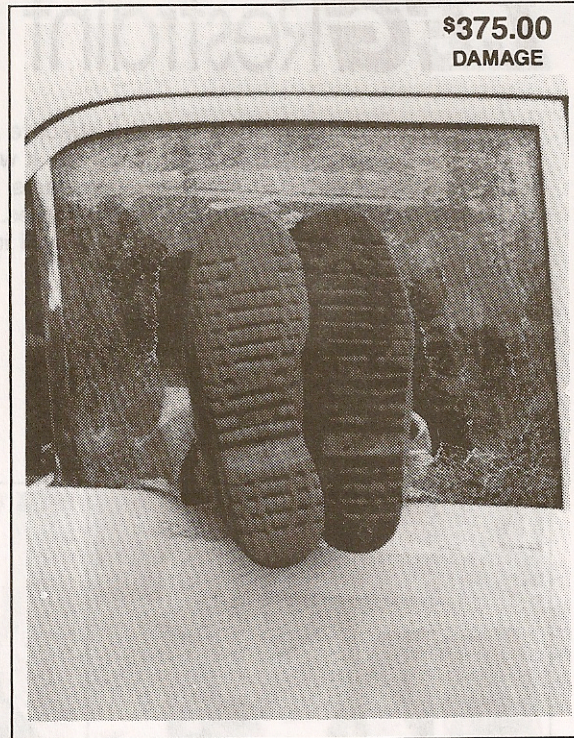

# LEG Restraint LR-2

*Compare Features & Quality*

**\$375.00**  
DAMAGE

*Reinforced stitching*

Made in USA

**OR**

## **EFFECTIVE**

- Easy to use
- Helps prevent injury to officer and prisoner
- Helps prevent vehicle damage